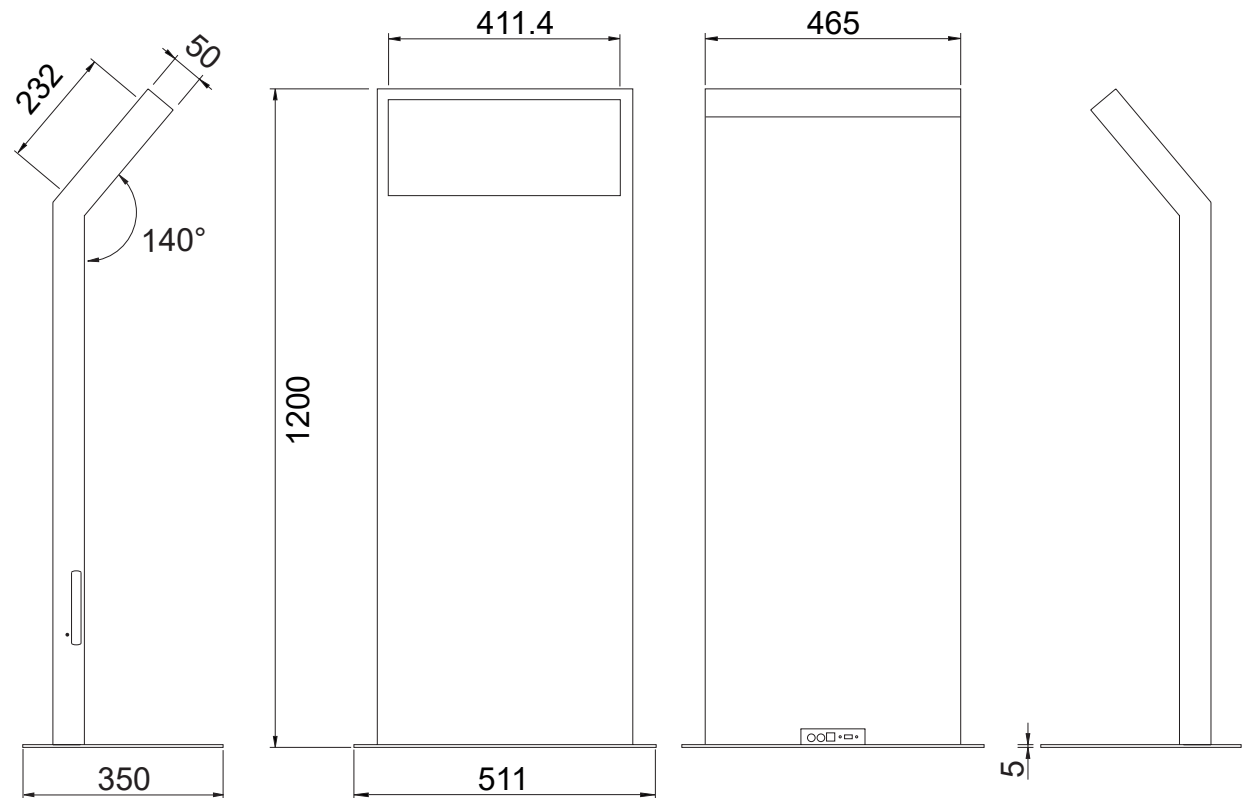

SKSK185M-28

SOLTEC
GENERAL DIMENSIONS

INTERACTIVE MULTIMEDIA KIOSK

KSK Line

CONSULTANTS & ARCHITECTS

Technical product description

1.2m high kiosk with a classic design ideal for all types of facilities where interactive points are required.

15.6" TFT screen in a landscape position and with a native resolution of WXGA (1,366 x 768).

It incorporates a "PCAP" projected capacitive touch screen.

Integrated PC with the possibility of custom configuration. The standard PC incorporates an Intel QuadCore J3455 CPU with 4GB RAM and 120GB SSD.

The structure is made of steel painted in a RAL color to be chosen by the customer for a better adaptation to the installation or the environment.

Standard illustrated model