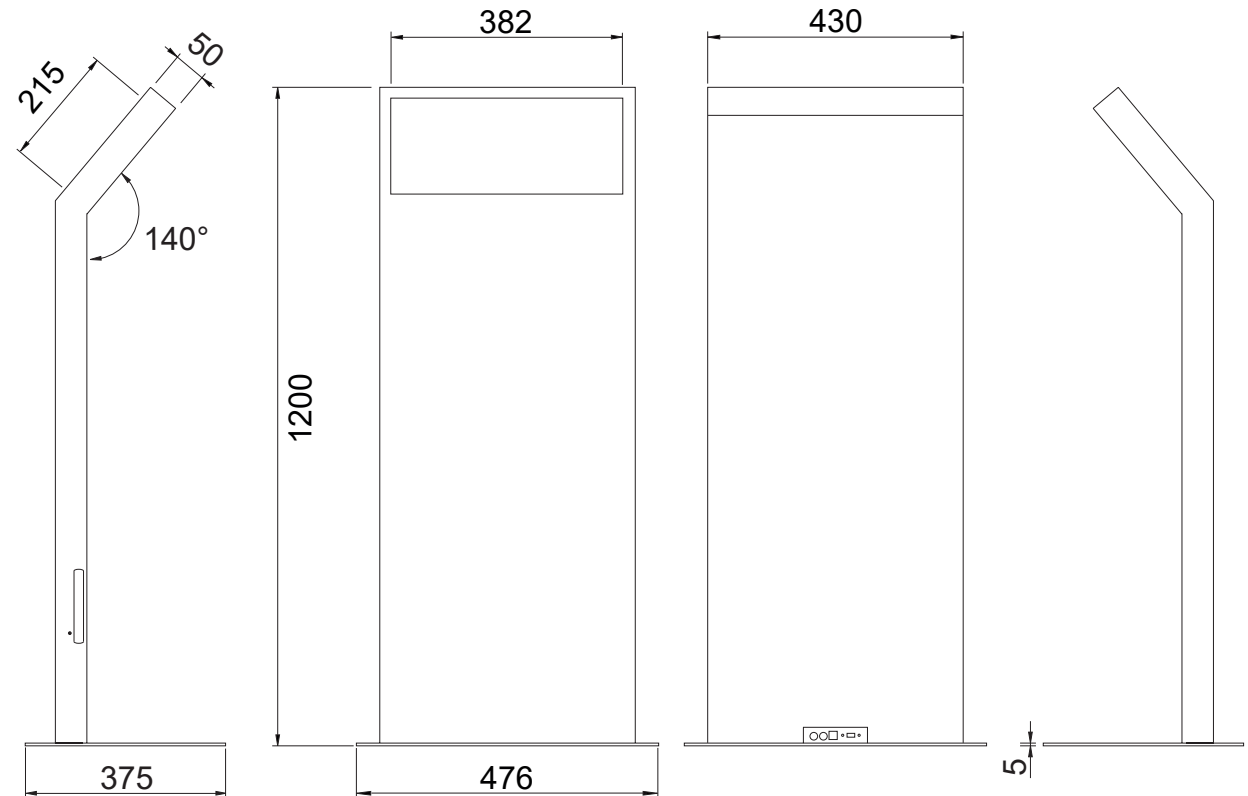

SKSK173M-28

SOLTEC
GENERAL DIMENSIONS

INTERACTIVE MULTIMEDIA KIOSK

KSK Line

CONSULTANTS & ARCHITECTS

Technical product description

1.2m high kiosk with a classic design ideal for all types of facilities where interactive points are required.

17.3" TFT screen in a landscape position and with a native resolution of Full HD (1.920 x 1.080).

It incorporates a "PCAP" projected capacitive touch screen.

Integrated PC with the possibility of custom configuration. The standard PC incorporates an Intel QuadCore J3455 CPU with 4GB RAM and 120GB SSD.

The structure is made of steel painted in a RAL color to be chosen by the customer for a better adaptation to the installation or the environment.

Standard illustrated model