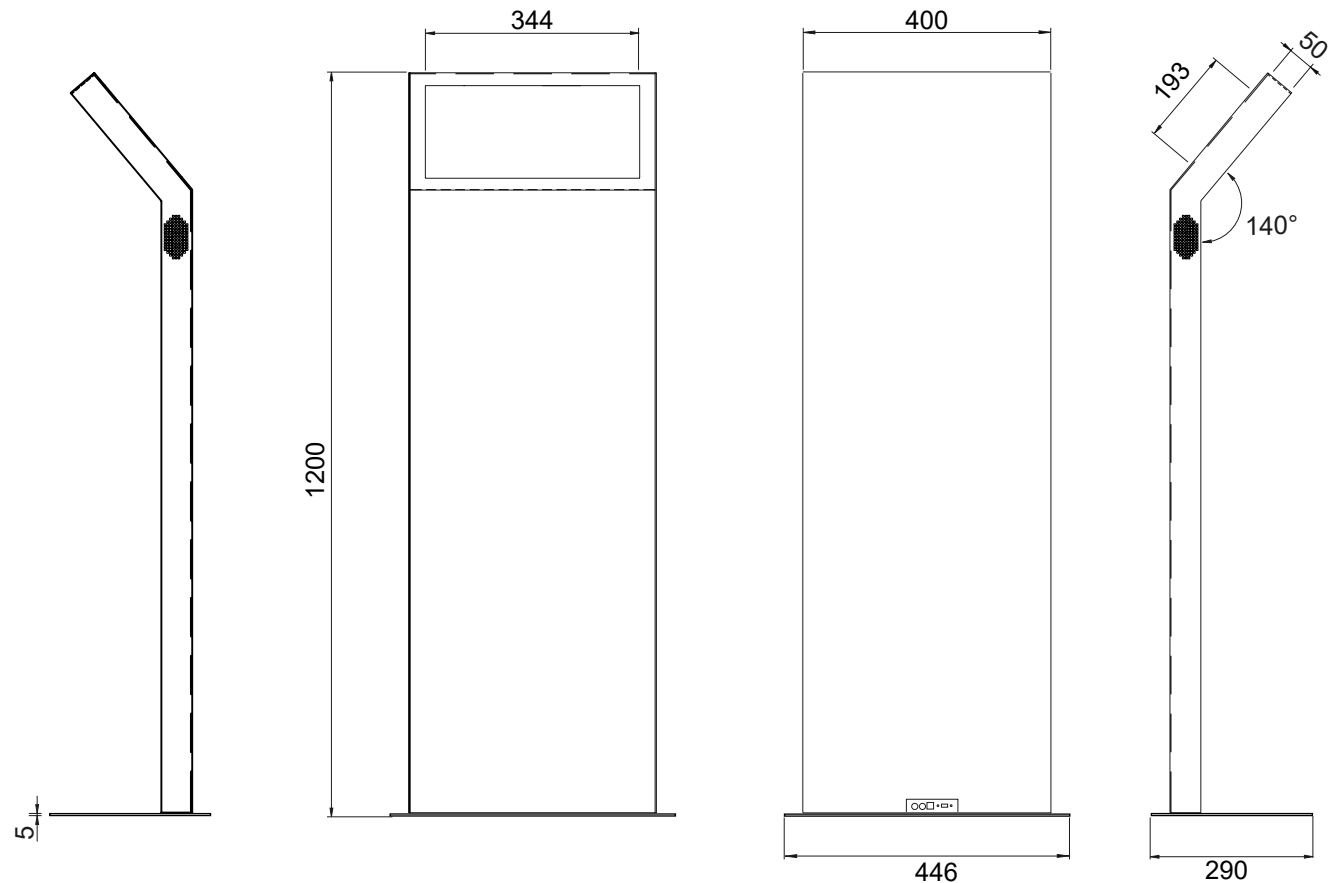

SKSK156M-28

SOLTEC
GENERAL DIMENSIONS

INTERACTIVE MULTIMEDIA KIOSK

KSK Line

CONSULTANTS & ARCHITECTS

Technical product description

1.2m high kiosk with a classic design ideal for all types of facilities where interactive points are required.

15.6" TFT screen in a landscape position and with a native resolution of WXGA (1,366 x 768).

It incorporates a "PCAP" projected capacitive touch screen.

Integrated PC with the possibility of custom configuration. The standard PC incorporates an Intel QuadCore J3455 CPU with 4GB RAM and 120GB SSD.

The structure is made of steel painted in a RAL color to be chosen by the customer for a better adaptation to the installation or the environment.

Standard illustrated model